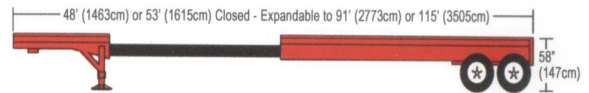

**48' & 53' Flatbed**

**Expandable Flatbed 48' & 53'**

**53' Drop Deck with Sliding Rear Axle**

**Expandable Drop Deck 3 Axle**

**Double Drop Lowboy RGN 2 or 3 Axle**

**RGN Expandable Double Drop Deck 2 & 3 Axle**

**10 Axle High Tonnage Double Drop Expandable**

**9 & 13 Axle High Tonnage Double Drop Expandable (Floor Deck)**

**9 & 13 Axle Schnable with Steerable Dolly**

**19 Axle Expandable High Tonnage**