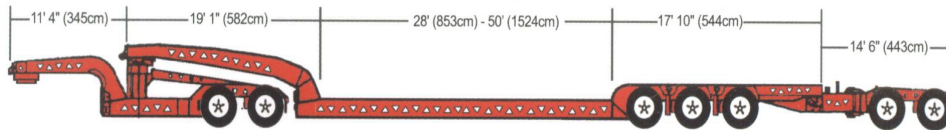

**48' & 53' Flatbed**

**Expandable Flatbed 48' & 53'**

**53' Drop Deck with Sliding Rear Axle**

**Expandable Drop Deck 3 Axle**

**Double Drop Lowboy RGN 2 or 3 Axle**

**RGN Expandable Double Drop Deck 2 & 3 Axle**

**10 Axle High Tonnage Double Drop Expandable**

**9 & 13 Axle High Tonnage Double Drop Expandable (Floor Deck)**

**9 & 13 Axle Schnable with Steerable Dolly**

**19 Axle Expandable High Tonnage**