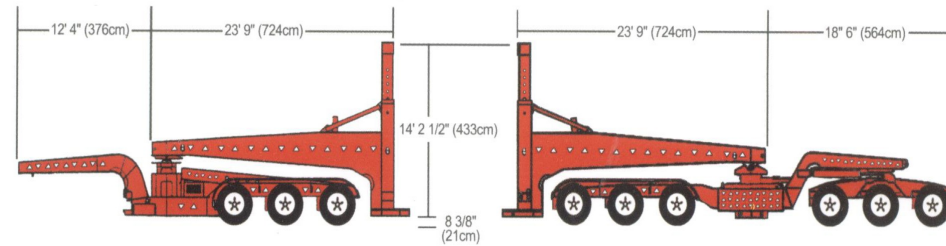

**48' & 53' Flatbed**

**Expandable Flatbed 48' & 53'**

**53' Drop Deck with Sliding Rear Axle**

**Expandable Drop Deck 3 Axle**

**Double Drop Lowboy RGN 2 or 3 Axle**

**RGN Expandable Double Drop Deck 2 & 3 Axle**

**10 Axle High Tonnage Double Drop Expandable**

**9 & 13 Axle High Tonnage Double Drop Expandable (Floor Deck)**

**9 & 13 Axle Schnable with Steerable Dolly**

**19 Axle Expandable High Tonnage**