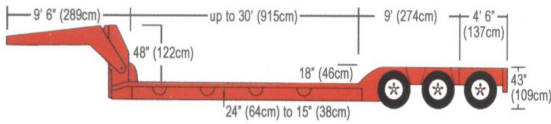

**48' & 53' Flatbed**

**Expandable Flatbed 48' & 53'**

**53' Drop Deck with Sliding Rear Axle**

**Expandable Drop Deck 3 Axle**

**Double Drop Lowboy RGN 2 or 3 Axle**

**RGN Expandable Double Drop Deck 2 & 3 Axle**

**10 Axle High Tonnage Double Drop Expandable**

**9 & 13 Axle High Tonnage Double Drop Expandable (Floor Deck)**

**9 & 13 Axle Schnable with Steerable Dolly**

**19 Axle Expandable High Tonnage**