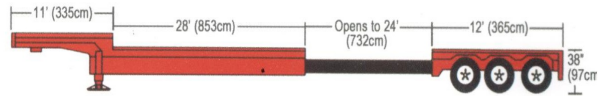

**48' & 53' Flatbed**

**Expandable Flatbed 48' & 53'**

**53' Drop Deck with Sliding Rear Axle**

**Expandable Drop Deck 3 Axle**

**Double Drop Lowboy RGN 2 or 3 Axle**

**RGN Expandable Double Drop Deck 2 & 3 Axle**

**10 Axle High Tonnage Double Drop Expandable**

**9 & 13 Axle High Tonnage Double Drop Expandable (Floor Deck)**

**9 & 13 Axle Schnable with Steerable Dolly**

**19 Axle Expandable High Tonnage**